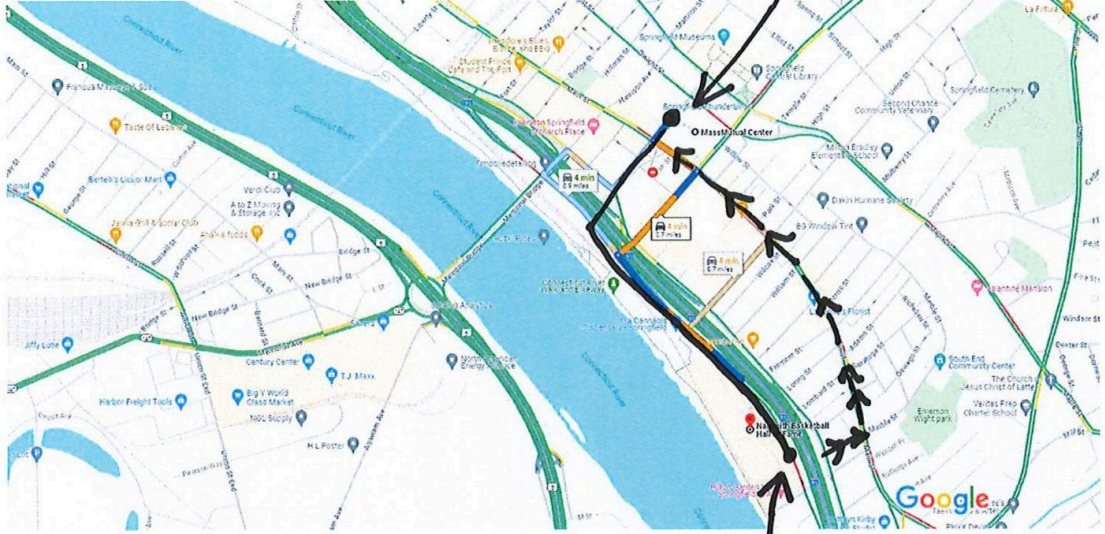

2024 MassMutual Center Parking

Please have your buses drop you and your students off at the MassMutual entrance. Buses are instructed to park on Columbus Avenue in front of the Basketball Hall of Fame, just a few blocks away and an easy 4 min drive from the MassMutual Center.

Please see the map on the next page outlining the space designated for buss parking. There is a large parking lot available, or the busses can line up on Columbus Avenue outside of the Basketball Hall of Fame.

Please refer to the depart time on your schedule. You will be responsible for communicating with the buses on when to return to the MassMutual Center for theme park departure.

MassMutual Center, 1277 Main St, Springfield, MA 01103 to Naismith Basketball Hall of Fame, 1000 Hall of Fame Ave, Springfield, MA 01105 Drive 0.7 mile, 4 min

Map data ©2024 Google 500 ft
Basketball Hall of Fame

- via State St and W Columbus Ave/Hall of Fame Ave **4 min**
0.7 mile
Fastest route now due to traffic conditions
- via W Columbus Ave **4 min**
0.9 mile
- via Main St and Union St **4 min**
Some traffic, as usual
0.7 mile