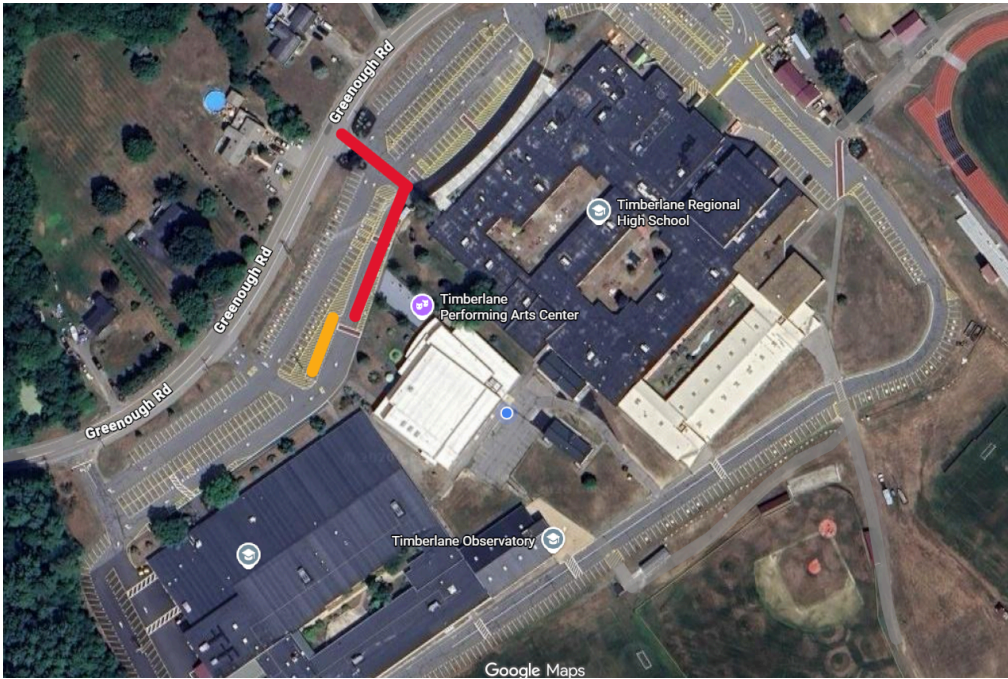

SITE INFORMATION

Timberlane Performing Arts Center

40 Greenough Road

Plaistow, NH 03865

Host	Kurt Schweiss kurt.schweiss@timberlane.net
Percussion equipment	Marimba, xylophone, vibraphone, bells, gong, bass drum with mallet, snare drums, timpani (4), chimes, drum set, crash cymbals, suspended cymbal. Schools should bring their own handheld auxiliary, sticks, and mallets.
Piano/Keyboard	Yes
Choral Risers	Yes
Distance to Canobie Lake	23 minutes
Special notes	<p>Cars can park in the visitor's spots.. Buses will need to park down the street at the park and then return to pick up students. You will also need to observe the one-way directions in the parking lot.</p> <p>See maps on next page</p>

Car Parking:

Bus Parking: